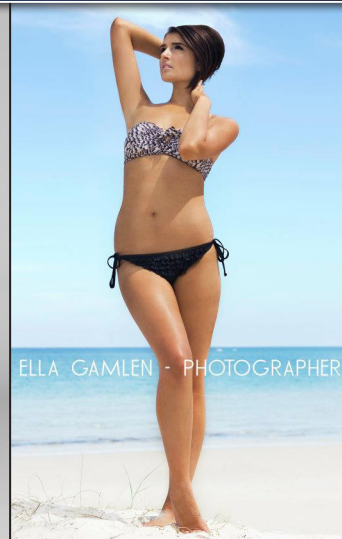

Promotional Model . Model

Jessika R

Height: 180.5cm

Bra Size: 12B

Hair Colour: Brown

Eye Colour: Brown

Dress/Shirt Size: 8

Shoe Size: 8.5

Interested:

Promotional Model

Model

ELLA GAMLEN - PHOTOGRAPHER